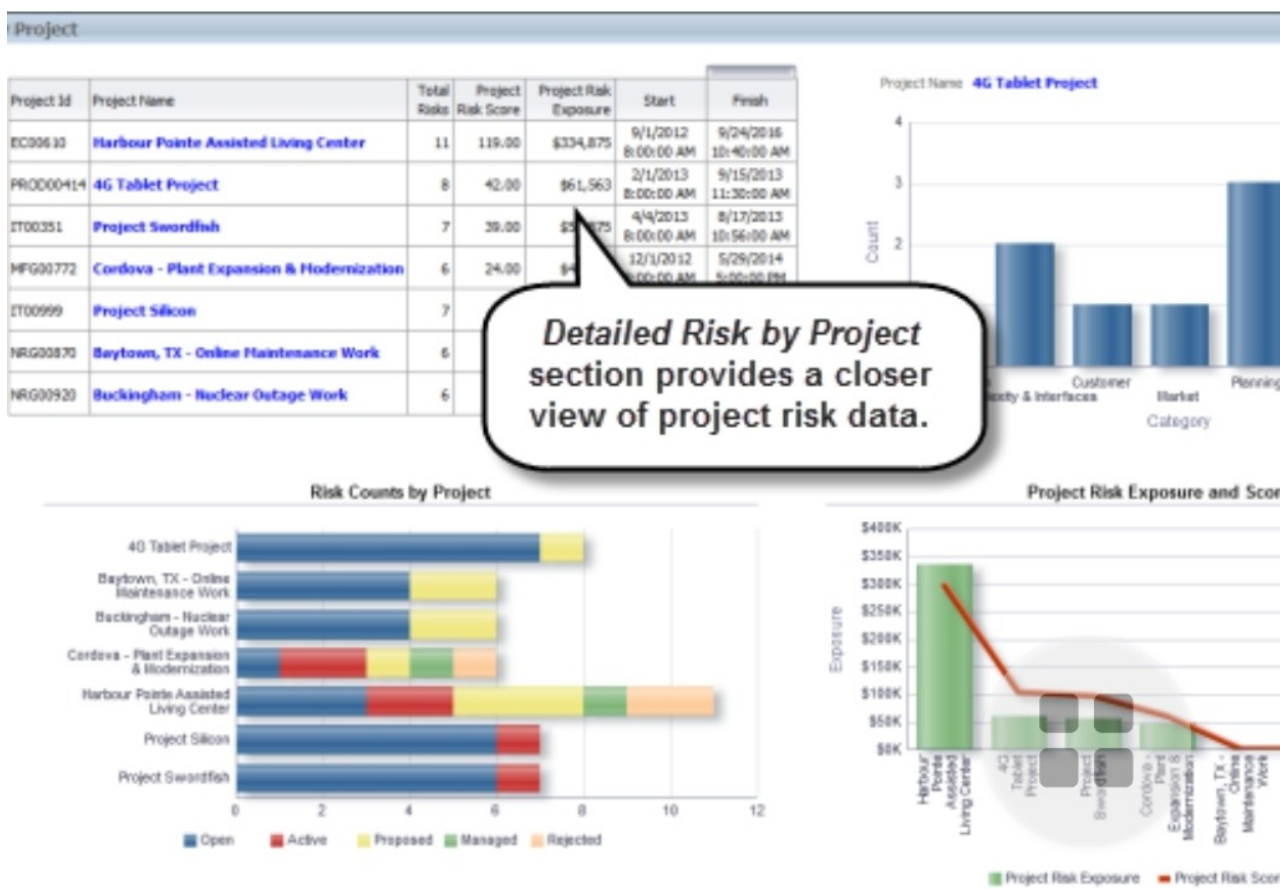

Enterprise Risk Management Dashboard for Improving Governance System

RISK MANAGEMENT

Risk Management KPI Dashboard Showing Cost...

Risk Management KPI Dashboard Showing Loss...

Operational Risk Management KPI Dashboard

Mentioned slide displays operational risk management dashboard. It includes KPIs such as operational risk name, control performance, open issues, risk by type and risk map.