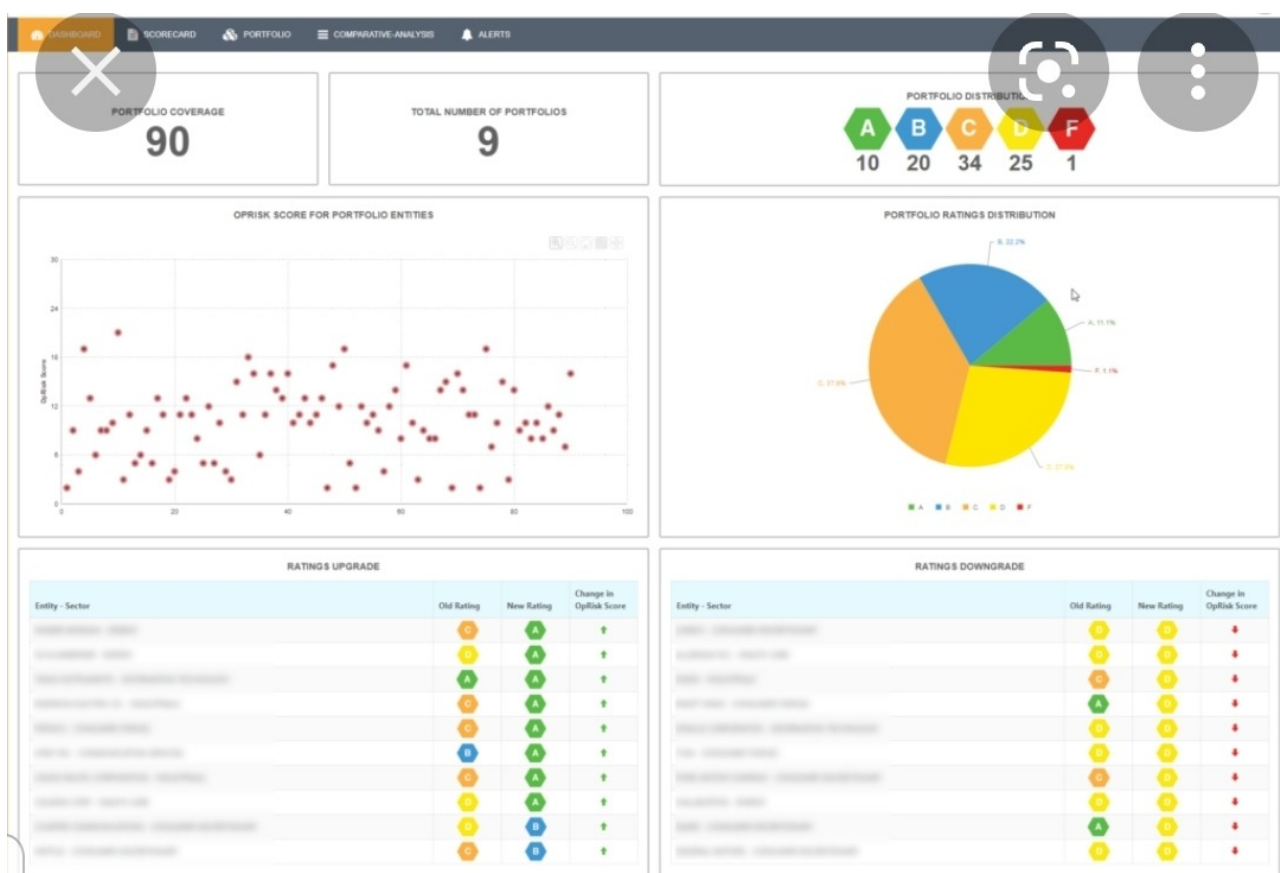

Enterprise Risk Management Dashboard for Improving Governance System

RISK MANAGEMENT

Risk Management KPI Dashboard Showing Cost...

Risk Management KPI Dashboard Showing Loss...

Operational Risk Management KPI Dashboard

Mentioned slide displays operational risk management dashboard. It includes KPIs such as operational risk name, control performance, open issues, risk by type and risk map.